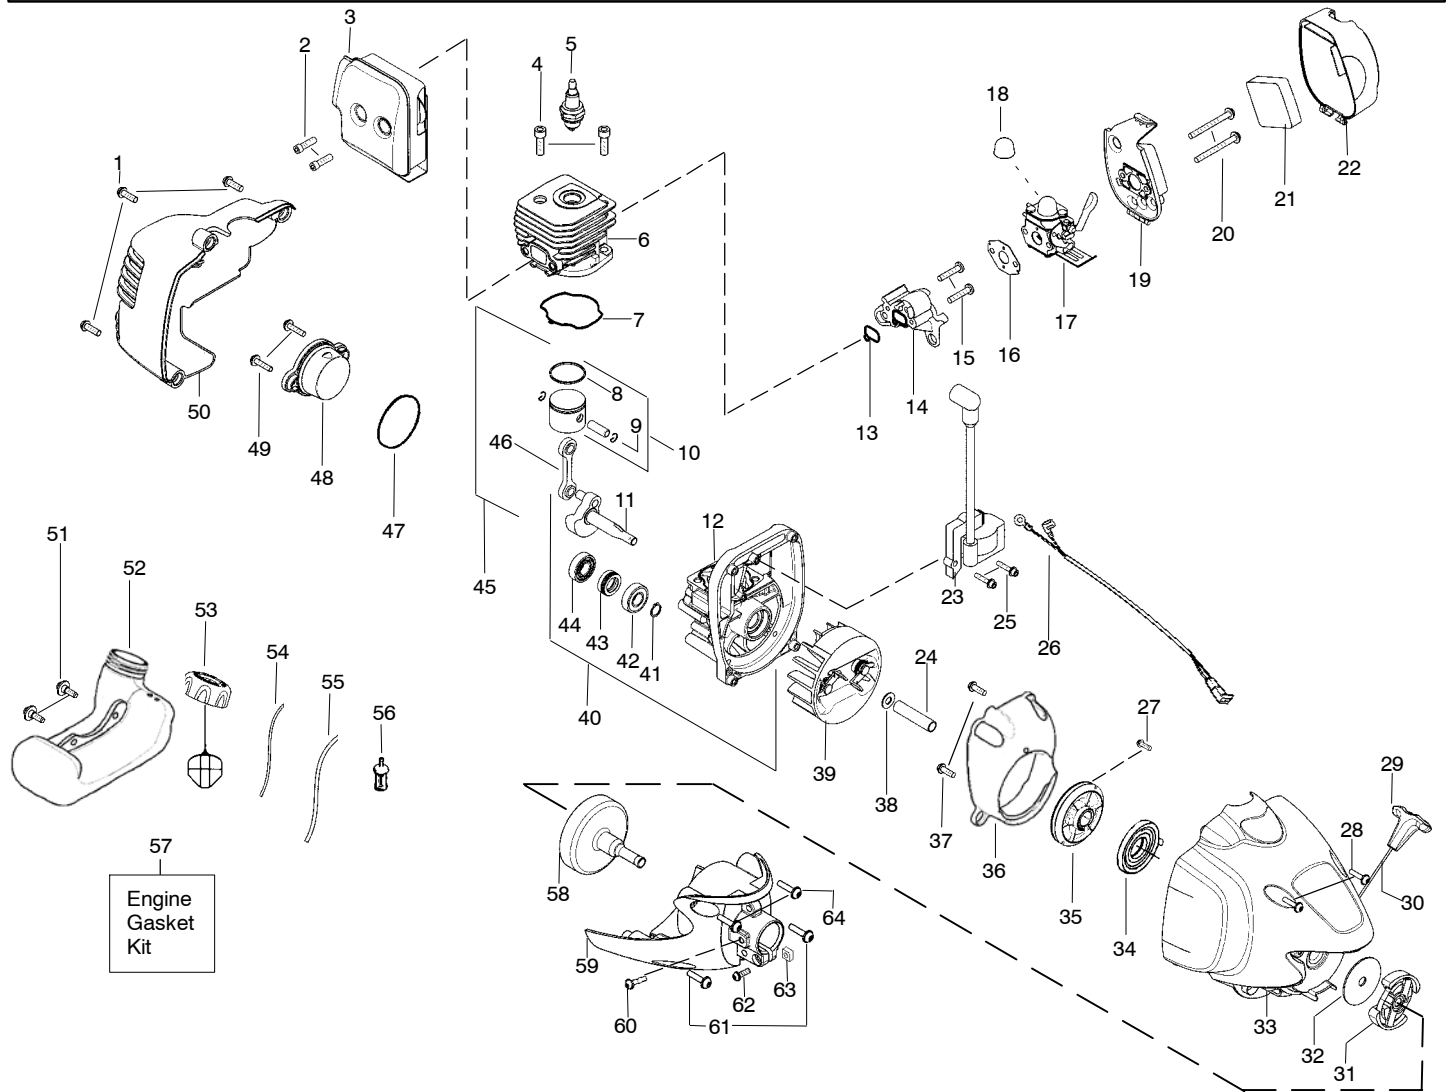

Ref.	Part No.	Description	Ref.	Part No.	Description	Ref.	Part No.	Description
1.	530015880	Screw	22.	530057545	Cover-Air Box	48.	530057954	Assy-Plug (incl.47)
2.	530058982	Bolt-Muffler	23.	530035505	Ignition Module	49.	530016386	Screw
3.	530057863	Assy-Muffler/Shield (Incl. 2)	24.	530059758	Spacer-Flywheel	50.	530057539	Shroud-Rear
4.	530015953	Screw-Cylinder	25.	530016357	Screw	51.	530016445	Retainer-Tank
5.	952030249	Spark Plug (RCJ 6Y)	26.	545054801	Assy-Switch wire	52.	530057974	Assy-Fuel Tank (incl. filter, lines & fuel cap)
6.	530012541	Cylinder	27.	530016391	Screw	53.	530057973	Assy-Fuel Cap
7.	530071750	Seal-Cylinder (kit)	28.	530016386	Screw	54.	530069247	Kit-Fuel Line (Small)
8.	530055120	Piston Ring	29.	530054834	Handle-Starter	55.	530069216	Kit-Fuel Line (Large)
9.	530015162	Retainer-Piston Pin	30.	530071798	Kit - Rope	56.	530095646	Assy-Fuel Pickup
10.	530071833	Kit - Piston (Incl. 8, 9)	31.	530055122	Assy-Clutch	57.	530071750	Kit-Engine Gasket (Incl. 7,13,16,47)
11.	530012579	Assy-Crankshaft	32.	530094189	Washer-Clutch	58.	530150247	Assy-Clutch Drum
12.	530012582	Assy-Crankcase (Incl. 42,43,44)	33.	545016004	Assy.-Fan Hsg	59.	545077301	Assy-Clutch Cover (Incl. 62,63)
13.	530071750	Seal-Cyl/Carb.(kit)	34.	530042086	Spring-Starter	60.	530016319	Screw-Align
14.	530057547	Adapter-Carb.	35.	530071797	Kit-Starter Pulley(incl. 27)	61.	530015772	Screw
15.	530016441	Screw	36.	545080601	Baffle	62.	530016381	Screw 12-24
16.	530071750	Gasket-Carb. (kit)	37.	530015880	Screw	63.	530016382	Nut 12-24
17.	545081807	Kit-Carb.(WT-670)	38.	530016463	Washer-Clutch Flat	64.	530015814	Screw
(Note: Repair kits are not available for this carburetor)			41.	530015941	Retain. Ring-C'shaft			
18.	----- 530058709 530035497	Purge Bulb Zama Walbro	42.	530055728	Outer Bearing			
19.	530059246	Air Box	43.	530019264	Seal-C'shaft			
20.	530016429	Screw	44.	530032125	Inner Bearing			
21.	530036575	Foam-Air Filter	45.	530071785	Kit-piston/rod (Incl. 10,46)			
			46.	530069945	Kit-Conn. Rod			Not Shown
			47.	530071750	O-Ring-C'case (kit)	530058569	530059297	Lever-Choke(zama) Lever-Choke(walbro)

✓ = NEW PART NUMBER FOR THIS IPL   * = REFER TO THE SERVICE REFERENCE INDICATED FOR MORE INFORMATION. (LOCATED AT END OF IPL)